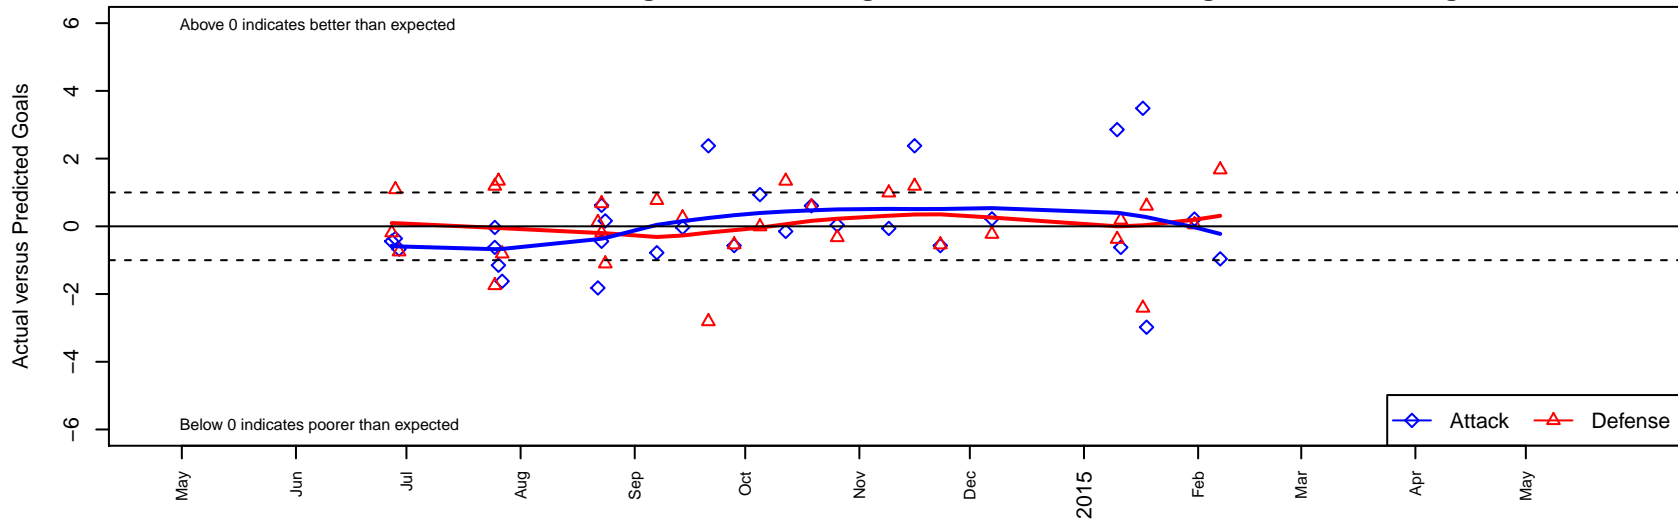

Crossfire Select Enslow B97

Crossfire Select SC
 Redmond, WA
 B97 total strength=1545
 attack=17.09 defense=10.21
 fall league = NPSL B17D1

alt names used:
 Crossfire Select Enslow
 Crossfire Select B97-Enslow
 Crossfire Select B97 Enslow

Venues played:
 2014 RVS Classic BU17-19
 2014 Crossfire Select Cup BU17 Gold
 2014 REDAPT Cup HS Silver U19
 2014 NPSL B17D1
 2014 Founders Cup B97

Crossfire Select Enslow B97
 Dots are actual minus expected GF (blue circles) and GA (red triangles).
 Blue line is smoothed change in attack strength. Red is smoothed change in defense strength.

**attack and defense variance (black dot)
relative to other teams
and top 10 in region**

**attack and defense rating
relative to others at age
and all opponents in last 13 months**

Performance relative to 13 month average