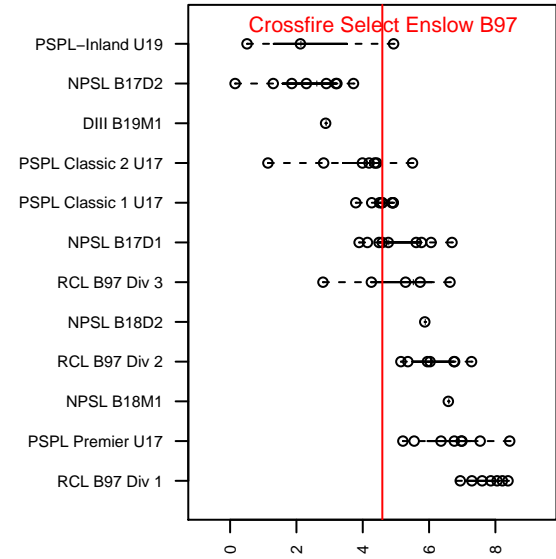

Crossfire Select Enslow B97

Crossfire Select SC
 Redmond, WA
 B97 total strength=1545
 attack=17.09 defense=10.21
 fall league = NPSL B17D1

alt names used:
 Crossfire Select Enslow
 Crossfire Select B97-Enslow
 Crossfire Select B97 Enslow

Venues played:
 2014 RVS Classic BU17-19
 2014 Crossfire Select Cup BU17 Gold
 2014 REDAPT Cup HS Silver U19
 2014 NPSL B17D1
 2014 Founders Cup B97

Crossfire Select Enslow B97
 Dots are actual minus expected GF (blue circles) and GA (red triangles).
 Blue line is smoothed change in attack strength. Red is smoothed change in defense strength.

**attack and defense variance (black dot)
relative to other teams
and top 10 in region**

**attack and defense rating
relative to others at age
and all opponents in last 13 months**

Performance relative to 13 month average