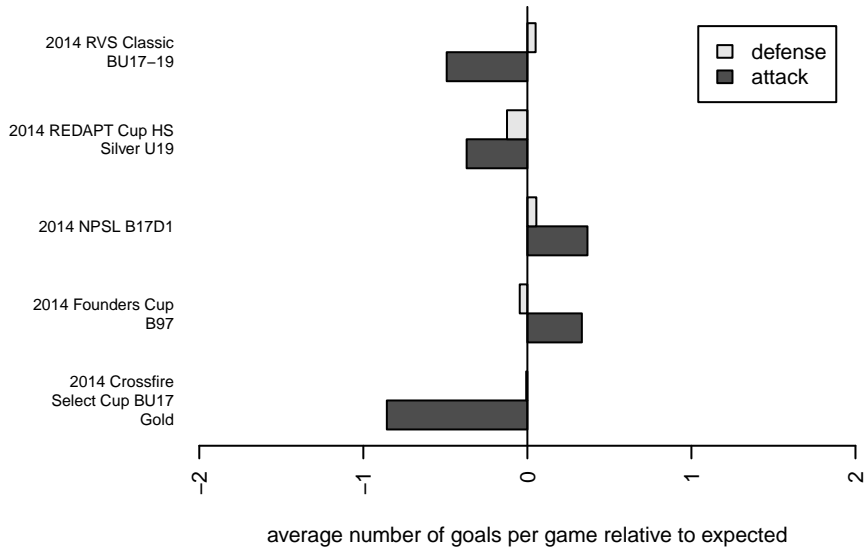

Crossfire Select Enslow B97

Crossfire Select SC
 Redmond, WA
 B97 total strength=1545
 attack=17.09 defense=10.21
 fall league = NPSL B17D1

alt names used:
 Crossfire Select Enslow
 Crossfire Select B97-Enslow
 Crossfire Select B97 Enslow

Venues played:
 2014 RVS Classic BU17-19
 2014 Crossfire Select Cup BU17 Gold
 2014 REDAPT Cup HS Silver U19
 2014 NPSL B17D1
 2014 Founders Cup B97

Crossfire Select Enslow B97
 Dots are actual minus expected GF (blue circles) and GA (red triangles).
 Blue line is smoothed change in attack strength. Red is smoothed change in defense strength.

**attack and defense variance (black dot)
relative to other teams
and top 10 in region**

**attack and defense rating
relative to others at age
and all opponents in last 13 months**

Performance relative to 13 month average