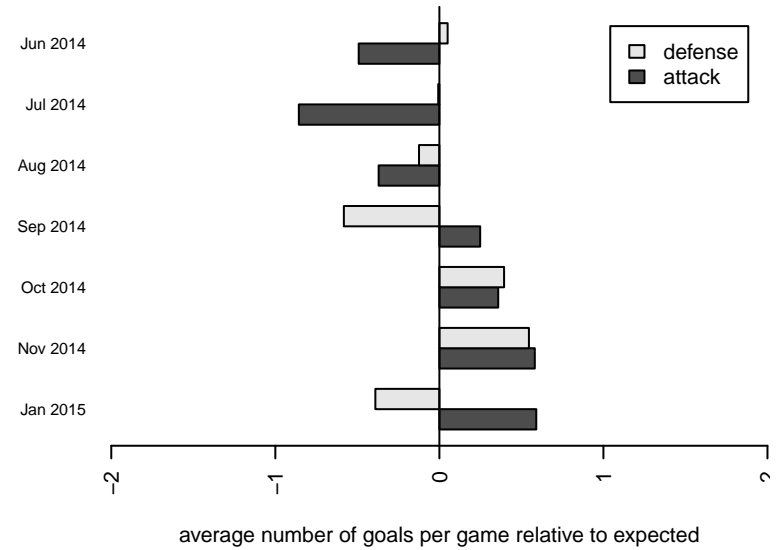

Performance relative to 13 month average